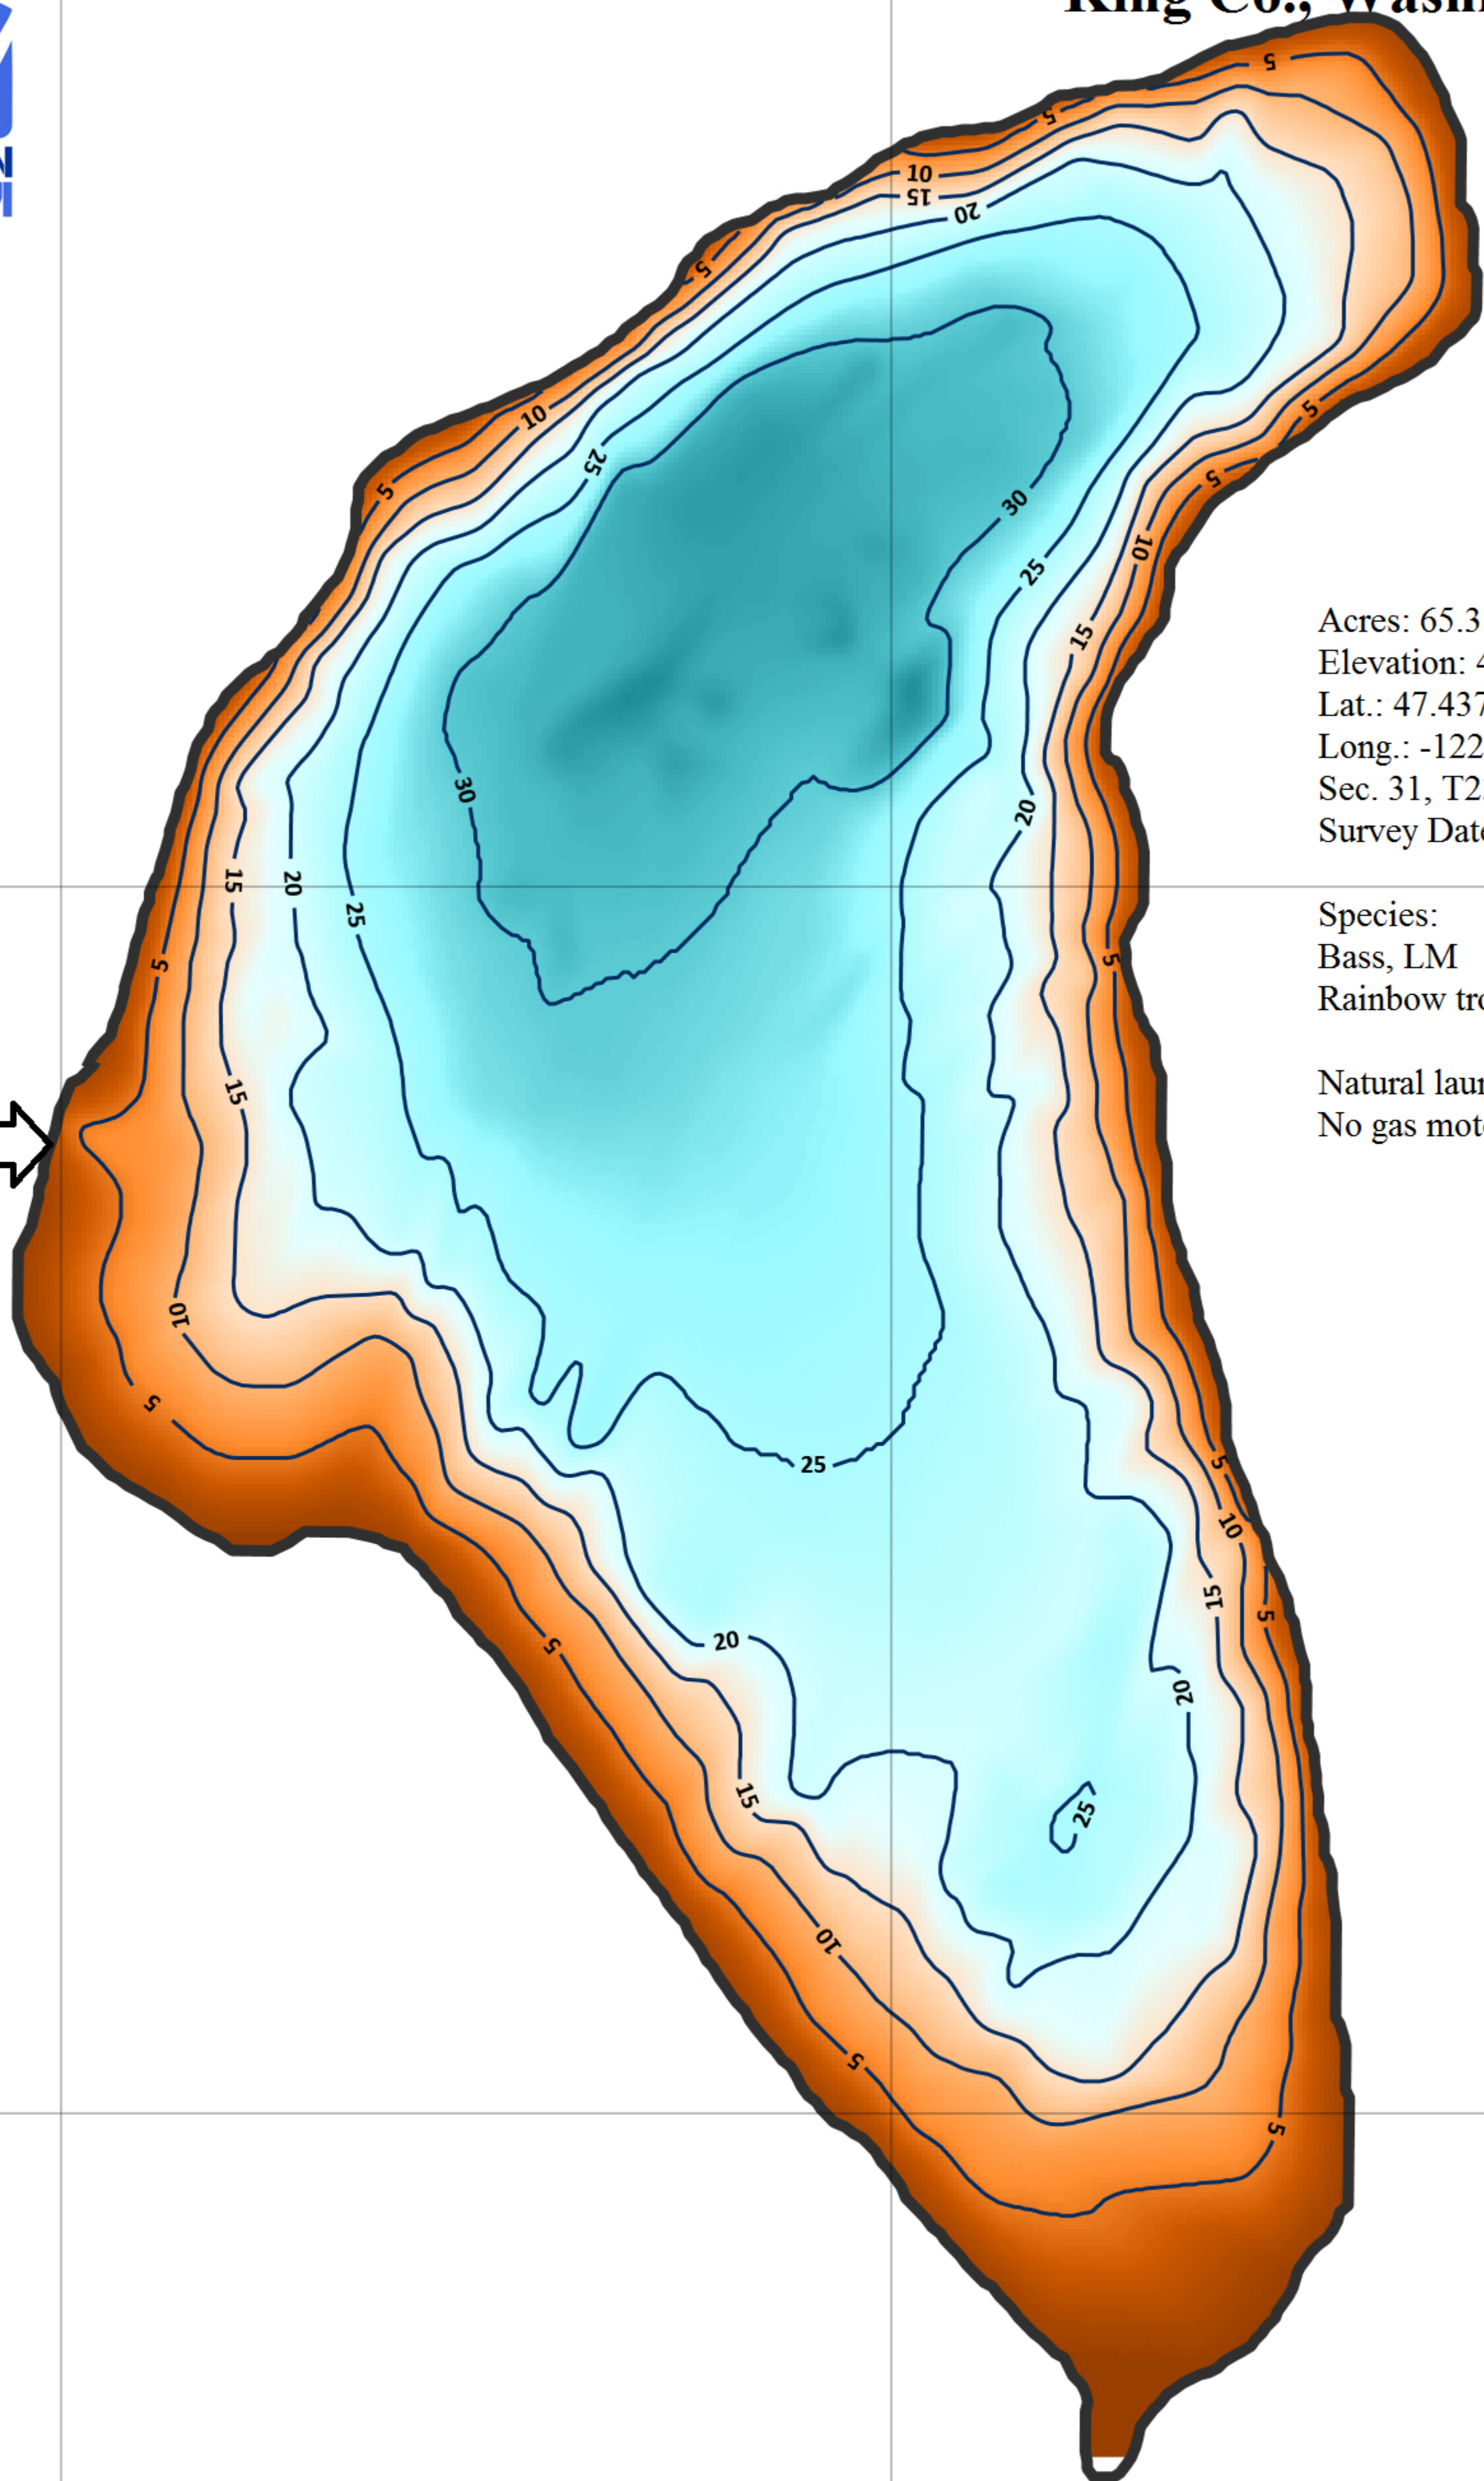

W122.05.500

W122.05.250

W122.05.000

Spring Lake King Co., Washington

Acres: 65.3
Elevation: 482 ft.
Lat.: 47.43722597
Long.: -122.0937591
Sec. 31, T23N, R6E
Survey Date: 6/22/2013

Species:
Bass, LM
Rainbow trout

Natural launch
No gas motors

WDFW
launch

N047.26.250

N047.26.000