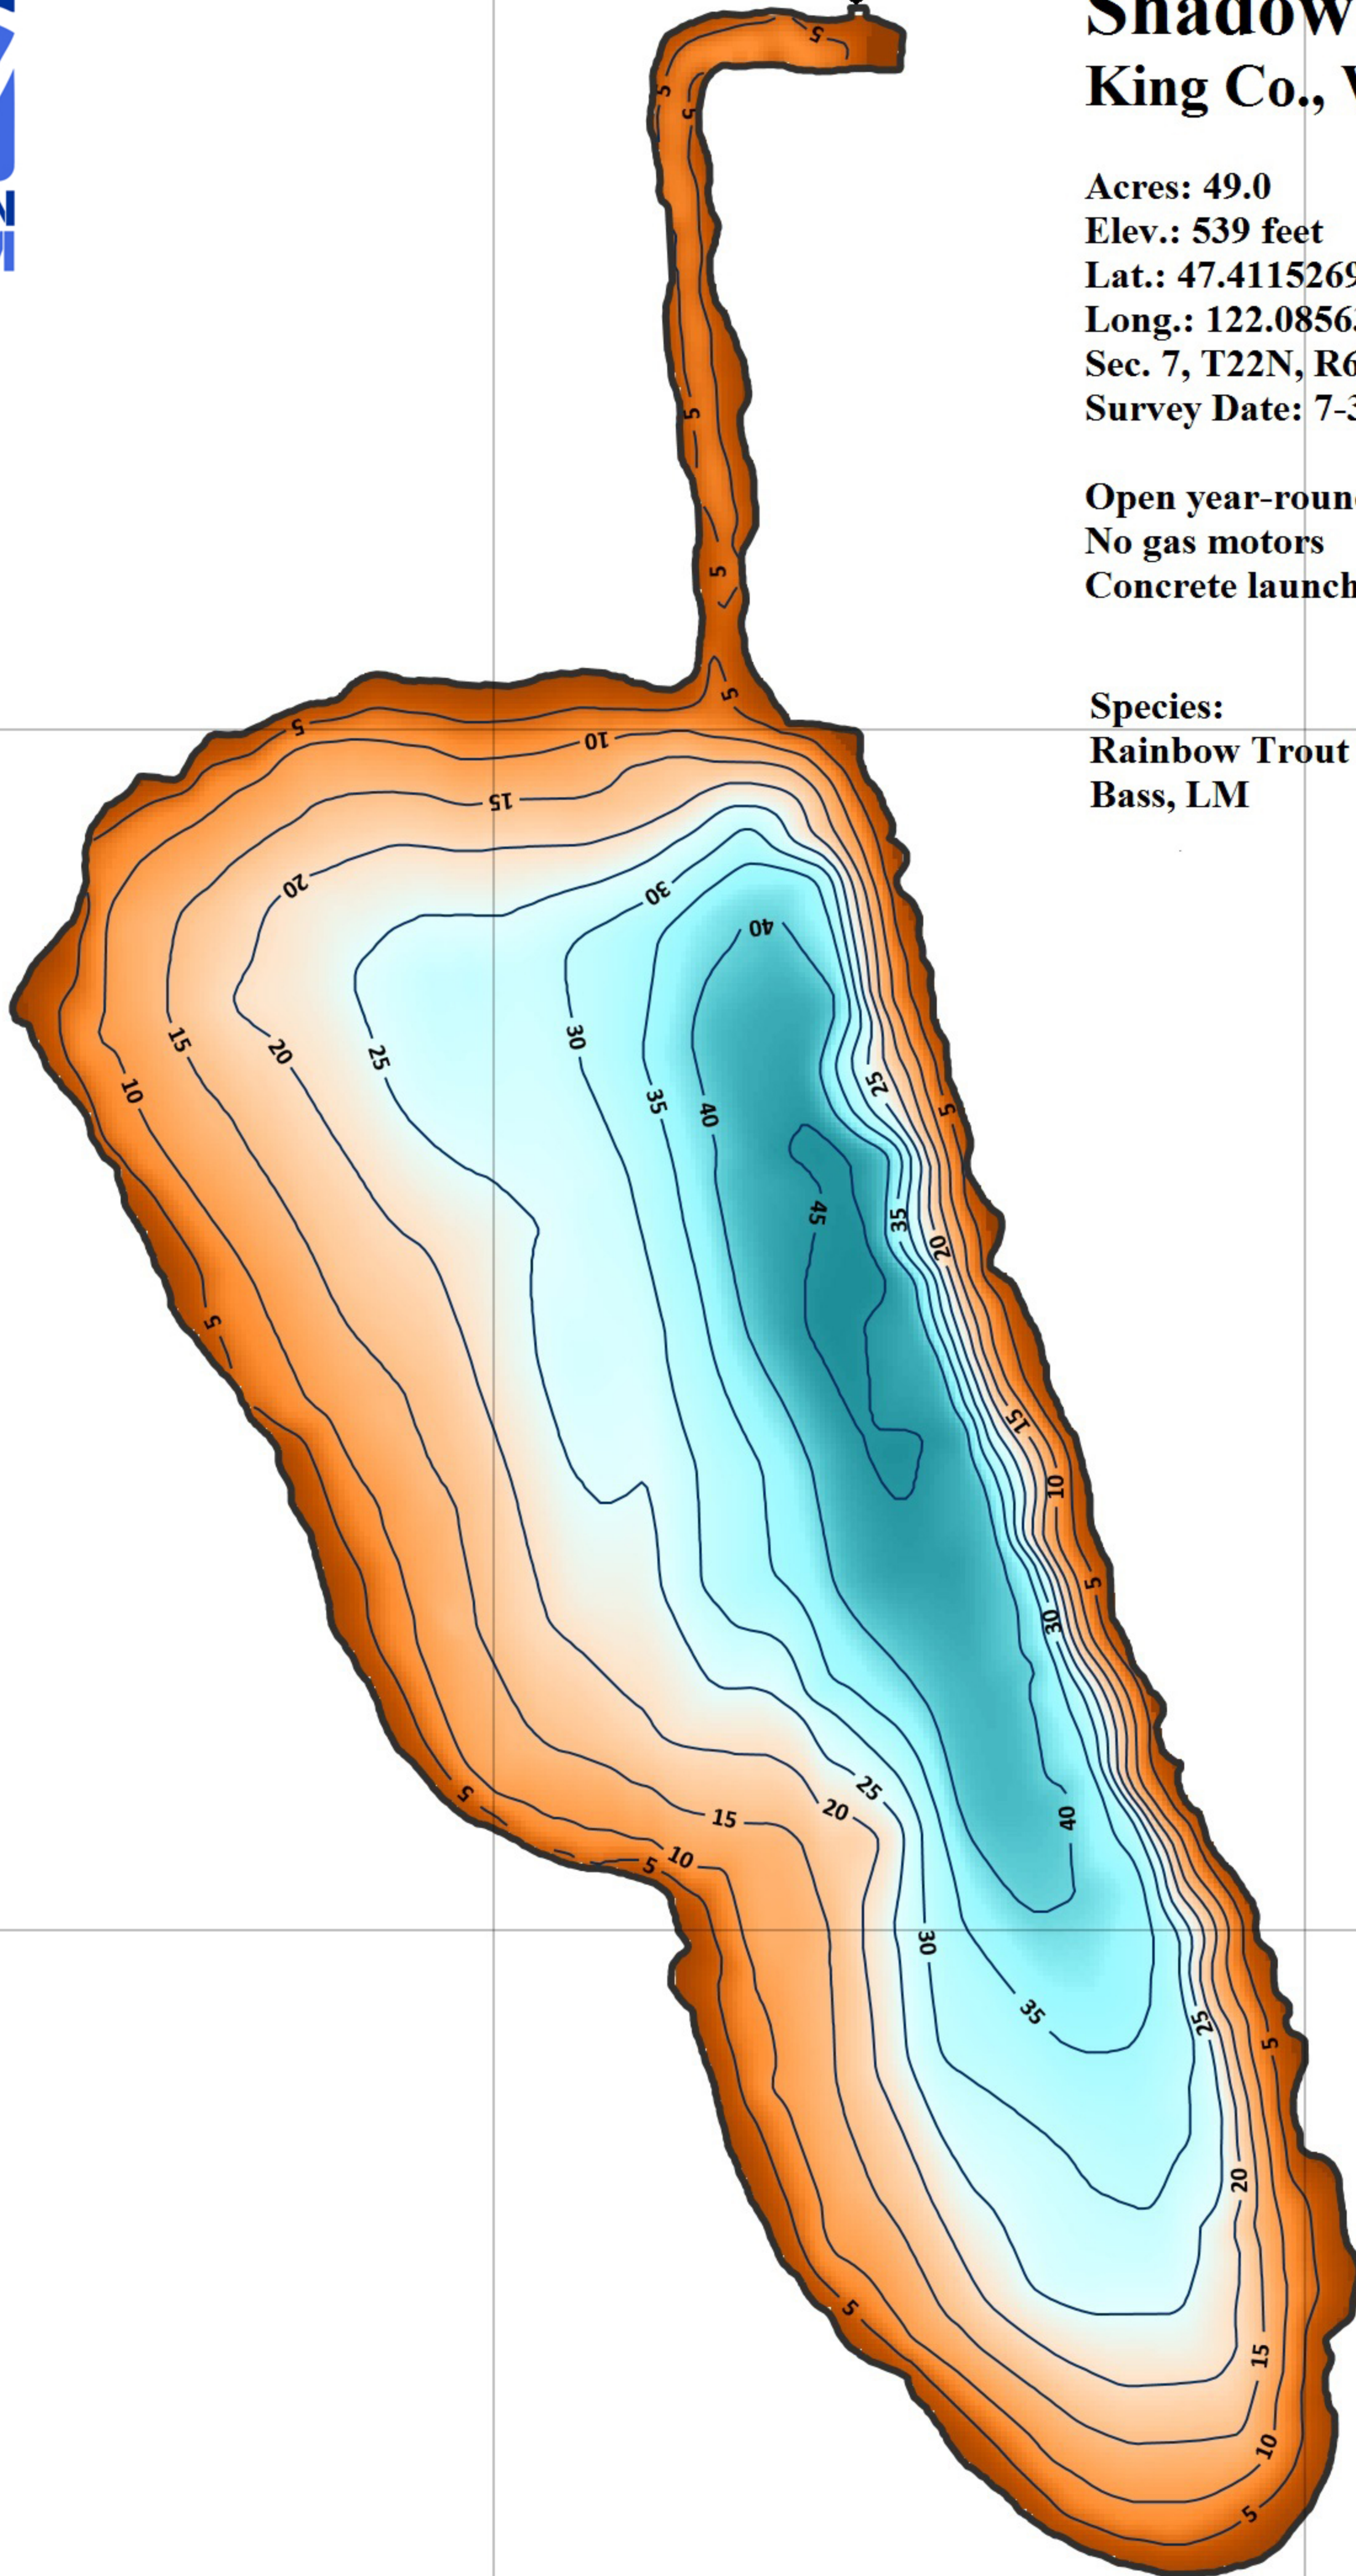

W122.05.500

W122.05.250

WDFW
launch

W122.05.000

Shadow Lake King Co., Washington

Acres: 49.0
Elev.: 539 feet
Lat.: 47.41152699
Long.: 122.0856389
Sec. 7, T22N, R6E
Survey Date: 7-3-2013

Open year-round
No gas motors
Concrete launch

Species:
Rainbow Trout
Bass, LM

N047.24.500

N047.24.250