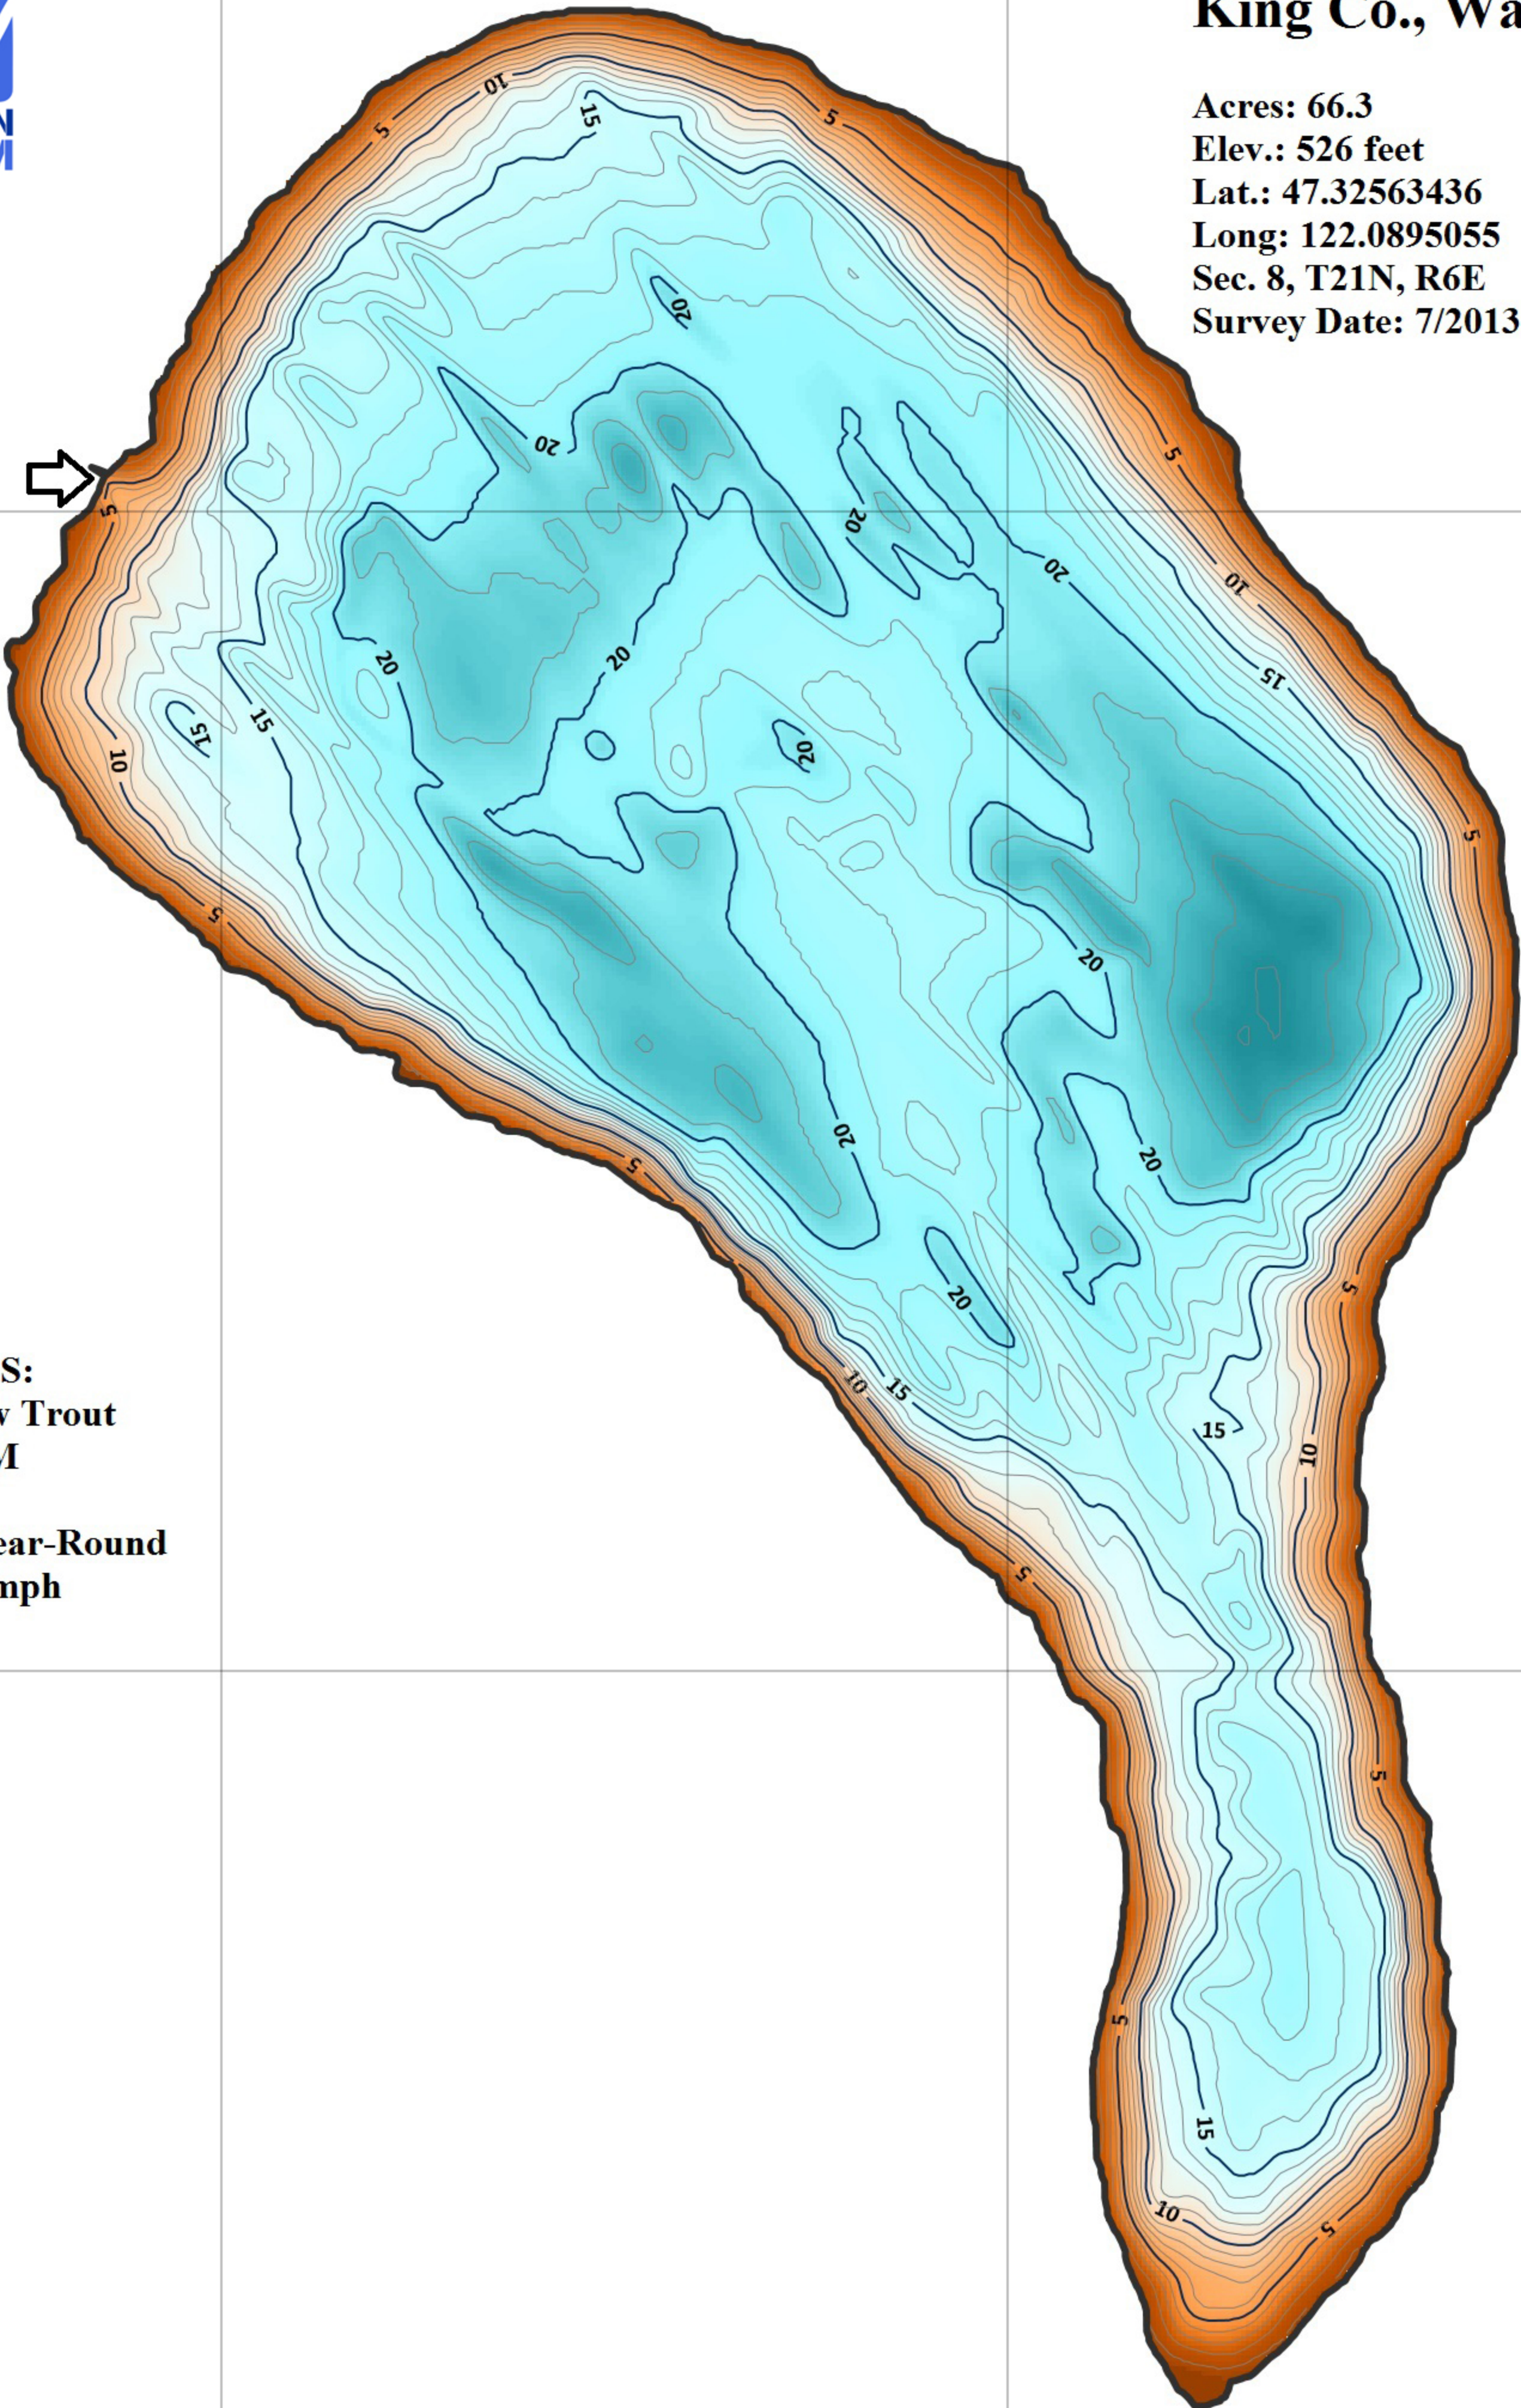

W122.05.250

W122.05.000

Morton Lake

King Co., Washington

Acres: 66.3
Elev.: 526 feet
Lat.: 47.32563436
Long: 122.0895055
Sec. 8, T21N, R6E
Survey Date: 7/2013

WDFW
natural
launch

N047.19.500

SPECIES:
Rainbow Trout
Bass, LM

Open Year-Round
Max. 8 mph

N047.19.250